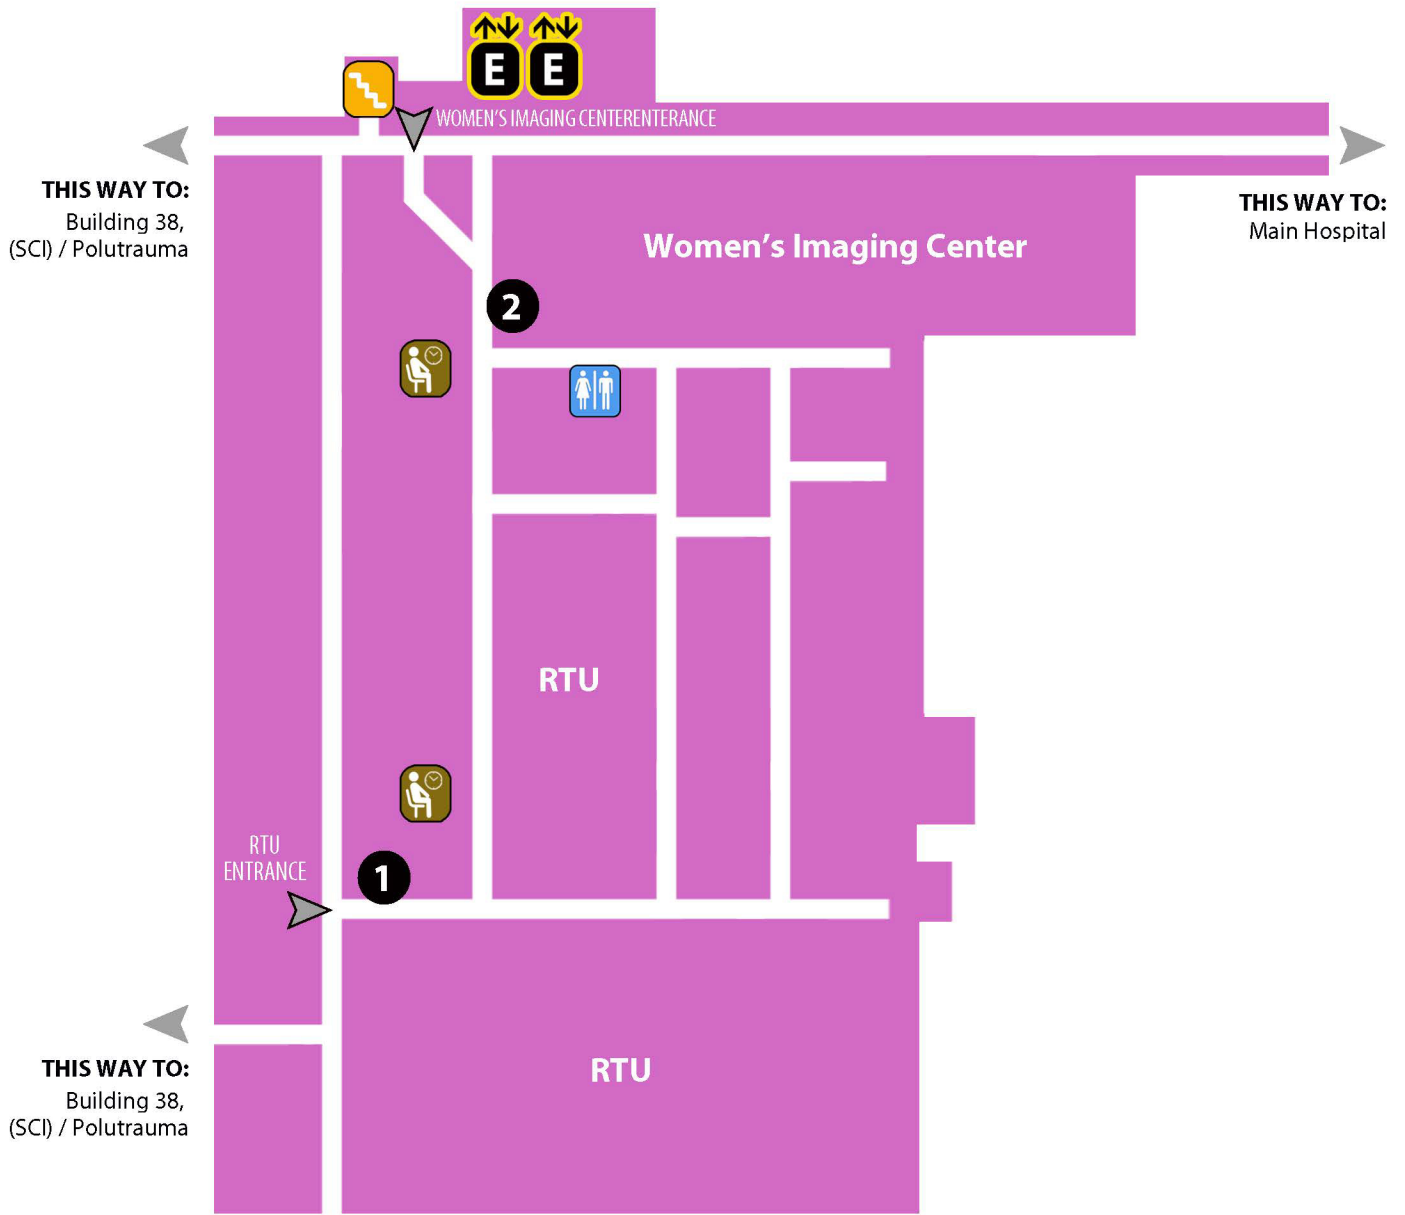

JAMES A. HALEY VETERANS' HOSPITAL BUILDING 32 Radition Therapy Unit (RTU)

BLDG 32

- 1. Radition Therapy Check-in
- 2. Womens Imaging / MRI Check-in

Legend

- Elevators
- Restrooms
- Waiting Room
- Staircase